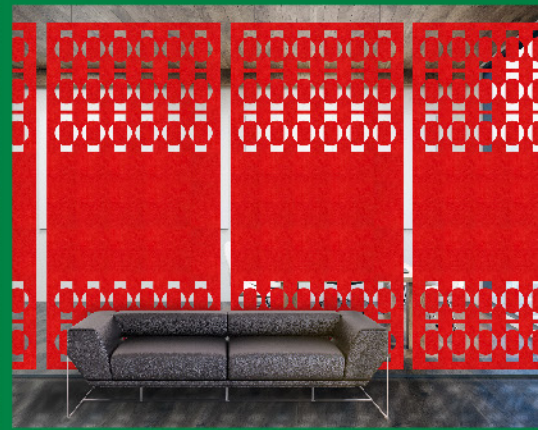

Adaptive, Cost-Effective, Beautiful Acoustic Privacy

EcoPrivacy Acoustic™ Panels Pricing

ADDO - to inspire or cause Hanging Panels

| Thickness | Design | Dimensions | List Price | Dealer Price |
|-------------|--------|-------------|------------|--------------|
| 9mm (3/8") | Tier 1 | 46"Hx34.5"W | \$355 | |
| 18mm (3/4") | Tier 1 | 46"Hx34.5"W | \$615 | |
| 9mm (3/8") | Tier 1 | 92"Hx46"W | \$875 | |
| 18mm (3/4") | Tier 1 | 92"Hx46"W | \$1,115 | |
| 9mm (3/8") | Tier 2 | 46"Hx34.5"W | \$455 | |
| 18mm (3/4") | Tier 2 | 46"Hx34.5"W | \$710 | |
| 9mm (3/8") | Tier 2 | 92"Hx46"W | \$955 | |
| 18mm (3/4") | Tier 2 | 92"Hx46"W | \$1,250 | |
| 9mm (3/8") | Tier 3 | 46"Hx34.5"W | \$520 | |
| 18mm (3/4") | Tier 3 | 46"Hx34.5"W | \$795 | |
| 9mm (3/8") | Tier 3 | 92"Hx46"W | \$1,010 | |
| 18mm (3/4") | Tier 3 | 92"Hx46"W | \$1,325 | |

COLIGO - to unify or connect Flat Wall Panels

| Thickness | Design | Dimensions | List Price | Dealer Price |
|------------|-------------------|---------------|------------|--------------|
| 9mm (3/8") | Aspen 12" | 12"x12" | \$25 | |
| 9mm (3/8") | Aspen 24" | 23.5"x23.5" | \$100 | |
| 9mm (3/8") | Circle 12" | 12" diam. | \$50 | |
| 9mm (3/8") | Circle 24" | 24" diam. | \$100 | |
| 9mm (3/8") | Diamond 10" | 10.5"x6" | \$13 | |
| 9mm (3/8") | Diamond 21" | 21"x12" | \$50 | |
| 9mm (3/8") | Hexagon 12" | 12" hex. | \$25 | |
| 9mm (3/8") | Hexagon 24" | 24" hex. | \$100 | |
| 9mm (3/8") | Rectangle 12"x24" | 12"x47.5" | \$50 | |
| 9mm (3/8") | Rectangle 12"x48" | 12"x47.5" | \$100 | |
| 9mm (3/8") | Rectangle 24"x48" | 24"x47.5" | \$168 | |
| 9mm (3/8") | Square 12" | 12"x12" | \$25 | |
| 9mm (3/8") | Square 24" | 24"x24" | \$100 | |
| 9mm (3/8") | Square 48" | 47.5"x47.5" | \$336 | |
| 9mm (3/8") | Triangle 12" | 12"x12"x17" | \$13 | |
| 9mm (3/8") | Triangle 24" | 24"x24"x33.5" | \$50 | |
| 9mm (3/8") | Wall 46"x92" | 46"x92" | \$615 | |